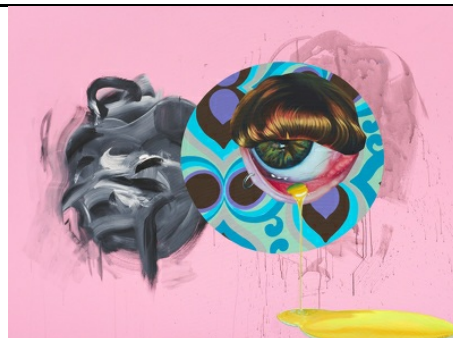

Price list

Ashley Hans Scheirl *Eye*, 2023

Acrylic on canvas
171 × 232 cm (67 ⁵/₁₆ × 91 ⁵/₁₆ in)
Courtesy galerie Loevenbruck, Paris
Inv. No. : AHS230203

© Ashley Hans Scheirl. Photo Christian Benesch.

Ashley Hans Scheirl *Three Colours*, 2023

Acrylic on canvas
130 × 200 cm (51 ³/₁₆ × 78 ³/₄ in)
Courtesy galerie Loevenbruck, Paris
Inv. No. : AHS220901
Selling price: 38 000 euros without taxes

© Ashley Hans Scheirl. Photo Christian Benesch.

Ashley Hans Scheirl *Leg*, 2023