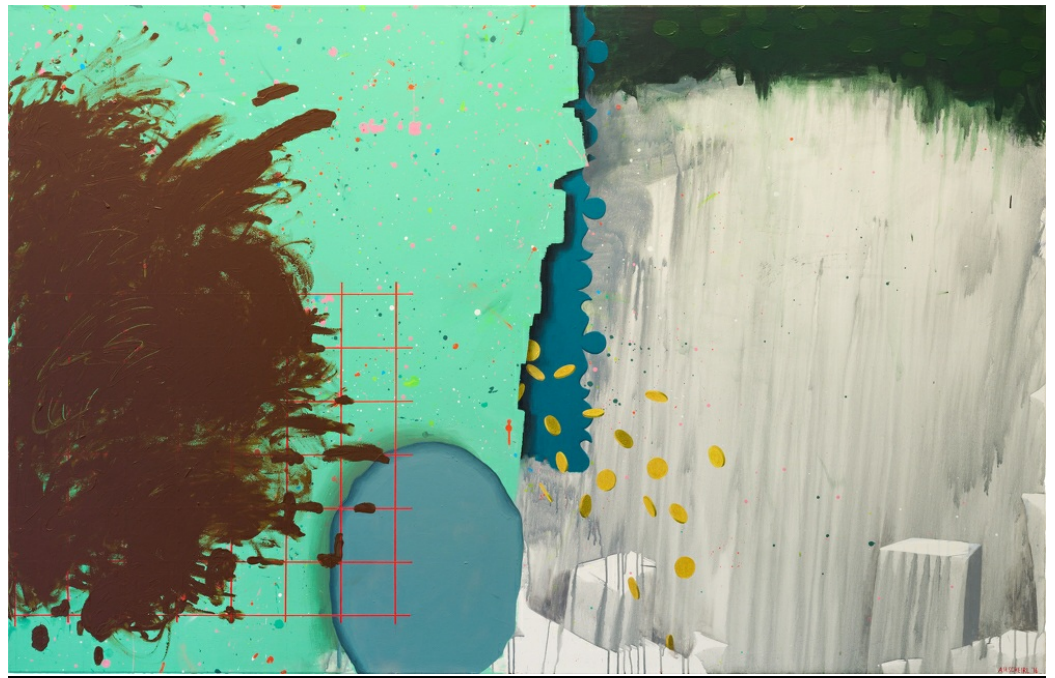

Ashley Hans Scheirl
Call It a Surface, 2022

Acrylic on canvas
70 × 100 cm (27 9/16 × 39 3/8 in)
Courtesy galerie Loevenbruck, Paris
Inv. No. : AHS220903

© Ashley Hans Scheirl. Photo Fabrice Gousset, courtesy Loevenbruck, Paris.

Ashley Hans Scheirl
Brush, 2023

Acrylic on canvas
70 × 100 cm (27 9/16 × 39 3/8 in)
Courtesy galerie Loevenbruck, Paris
Inv. No. : AHS230205

© Ashley Hans Scheirl. Photo Christian Benesch.

Ashley Hans Scheirl
Tooth, 2023

Acrylic on canvas
165 × 221 cm (64 15/16 × 87 in)
Courtesy galerie Loevenbruck, Paris
Inv. No. : AHS230204

© Ashley Hans Scheirl. Photo Christian Benesch.

Ashley Hans Scheirl
Shadow Economy, 2016

Acrylic on canvas
125 × 200 cm (49 3/16 × 78 3/4 in)
Courtesy galerie Loevenbruck, Paris
Inv. No. : AHS170707