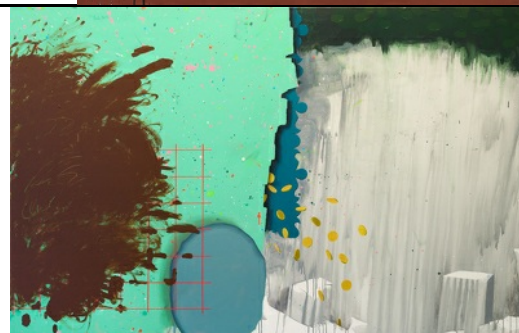

Ashley Hans Scheirl *Shadow Economy*, 2016

Acrylic on canvas
125 × 200 cm (49 ³/₁₆ × 78 ³/₄ in)
Courtesy galerie Loevenbruck, Paris
Inv. No. : AHS170707
Selling price: 38 000 euros without taxes

© Ashley Hans Scheirl. Photo Fabrice Gousset, courtesy Loevenbruck, Paris.