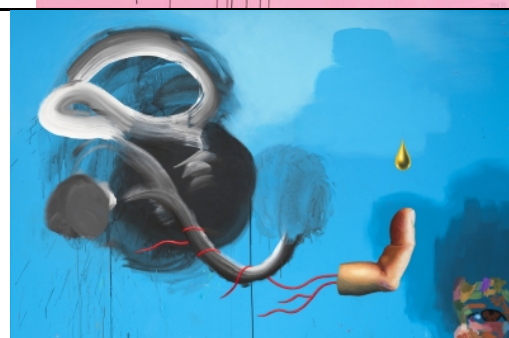

Acrylic on canvas
130 × 186 cm (51 ³/₁₆ × 73 ¹/₄ in)
Courtesy galerie Loevenbruck, Paris
Inv. No. : AHS230202
Selling price: 38 000 euros without taxes

© Ashley Hans Scheirl. Photo Christian Benesch.

Ashley Hans Scheirl *Drip*, 2021

Ashley Hans Scheirl *Call It a Surface*, 2022

Acrylic on canvas
70 × 100 cm (27 ⁹/₁₆ × 39 ³/₈ in)
Courtesy galerie Loevenbruck, Paris
Inv. No. : AHS220903
Selling price: 22 000 euros without taxes

© Ashley Hans Scheirl. Photo Fabrice Gousset, courtesy Loevenbruck, Paris.