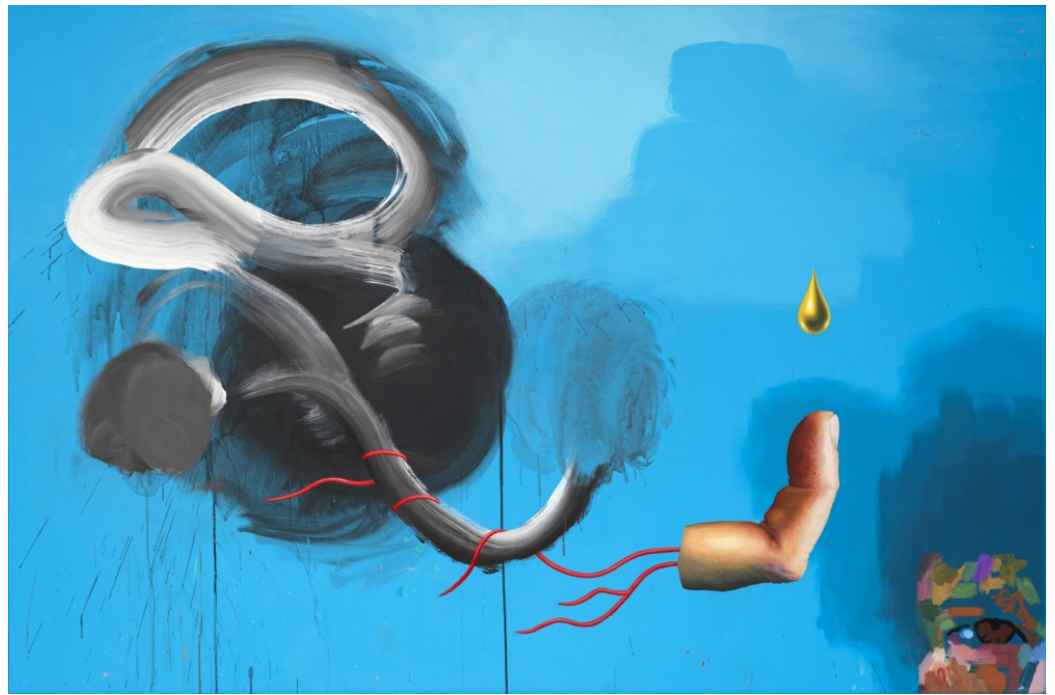

Ashley Hans Scheirl
Eye, 2023

Acrylic on canvas
171 × 232 cm (67 5/16 × 91 5/16 in)
Courtesy galerie Loevenbruck, Paris
Inv. No. : AHS230203

© Ashley Hans Scheirl. Photo Christian Benesch.

Ashley Hans Scheirl
Three Colours, 2023

Acrylic on canvas
130 × 200 cm (51 3/16 × 78 3/4 in)
Courtesy galerie Loevenbruck, Paris
Inv. No. : AHS220901

© Ashley Hans Scheirl. Photo Christian Benesch.

Ashley Hans Scheirl
Leg, 2023

Acrylic on canvas
130 × 186 cm (51 3/16 × 73 1/4 in)
Courtesy galerie Loevenbruck, Paris
Inv. No. : AHS230202

© Ashley Hans Scheirl. Photo Christian Benesch.

Ashley Hans Scheirl
Drip, 2021

Acrylic on canvas
160 × 240 cm (63 × 94 1/2 in)
Courtesy galerie Loevenbruck, Paris
Inv. No. : AHS210902

© Ashley Hans Scheirl. Photo Fabrice Gousset, courtesy Loevenbruck, Paris.